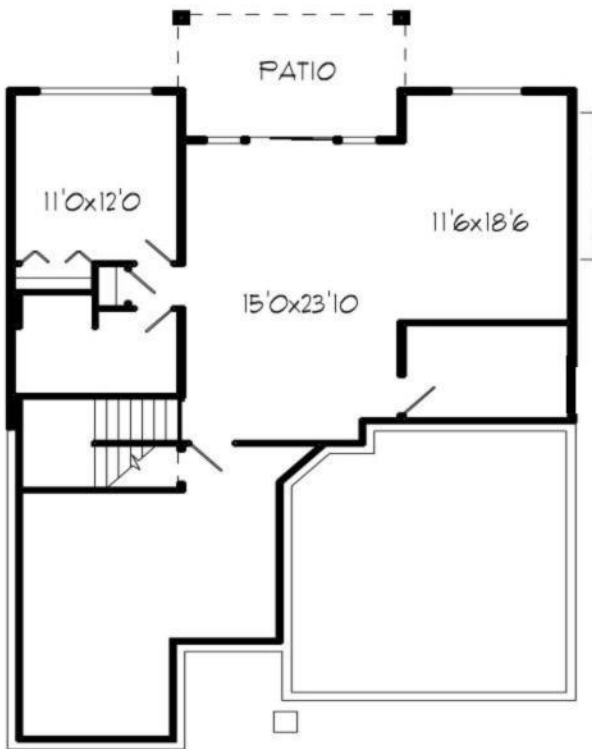

sienna ridge
RANCH STYLE COMMUNITY

Thompson

Master Bedroom on Main Floor

Basement Floor Plan
1036 Sq.Ft. Unfinished

Main Floor Plan 1550 Sq.Ft.

E. & O.E.