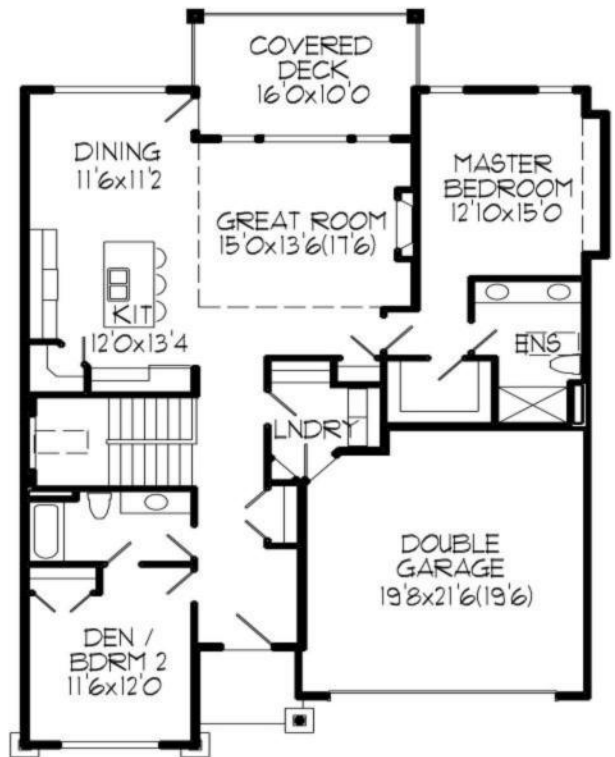

sienna ridge
RANCH STYLE COMMUNITY

Thompson

Master Bedroom on Main Floor

Basement Floor Plan
1036 Sq.Ft. Unfinished

Main Floor Plan 1550 Sq.Ft.

E. & O.E.