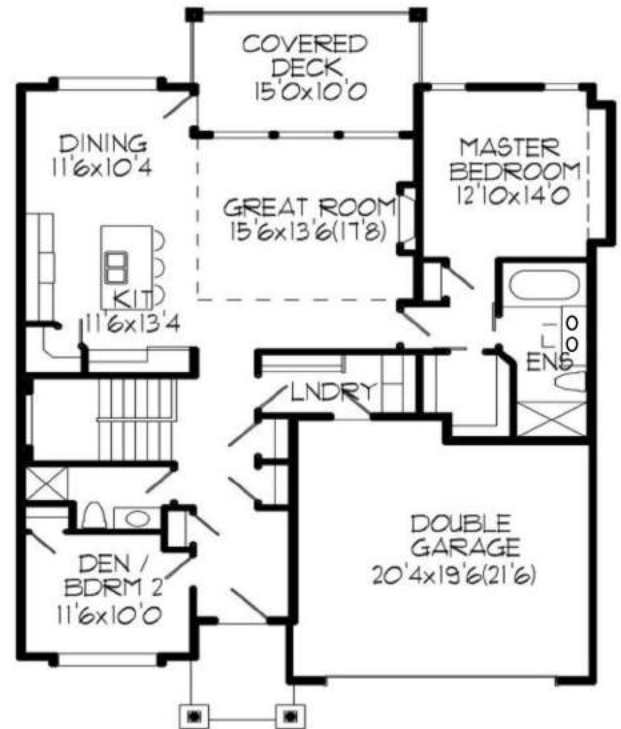

sienna ridge
RANCH STYLE COMMUNITY

Nicola

Master Bedroom on Main Floor

Basement Floor Plan
1032 Sq.Ft. Unfinished.

Main Floor Plan 1464 Sq.Ft.

E. & O.E.