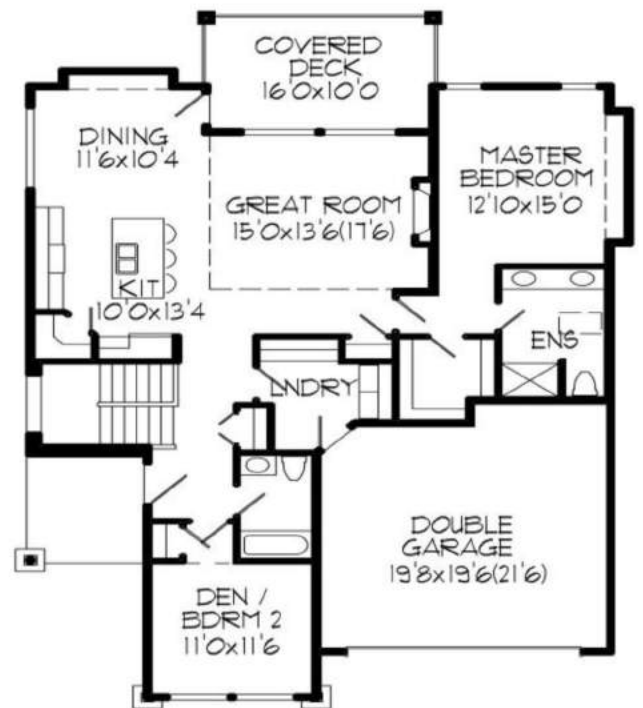

sienna ridge
RANCH STYLE COMMUNITY

Fraser

Master Bedroom on Main Floor

Basement Floor Plan
1046 Sq.Ft. Unfinished

Main Floor Plan 1460 Sq.Ft.

E. & O.E.